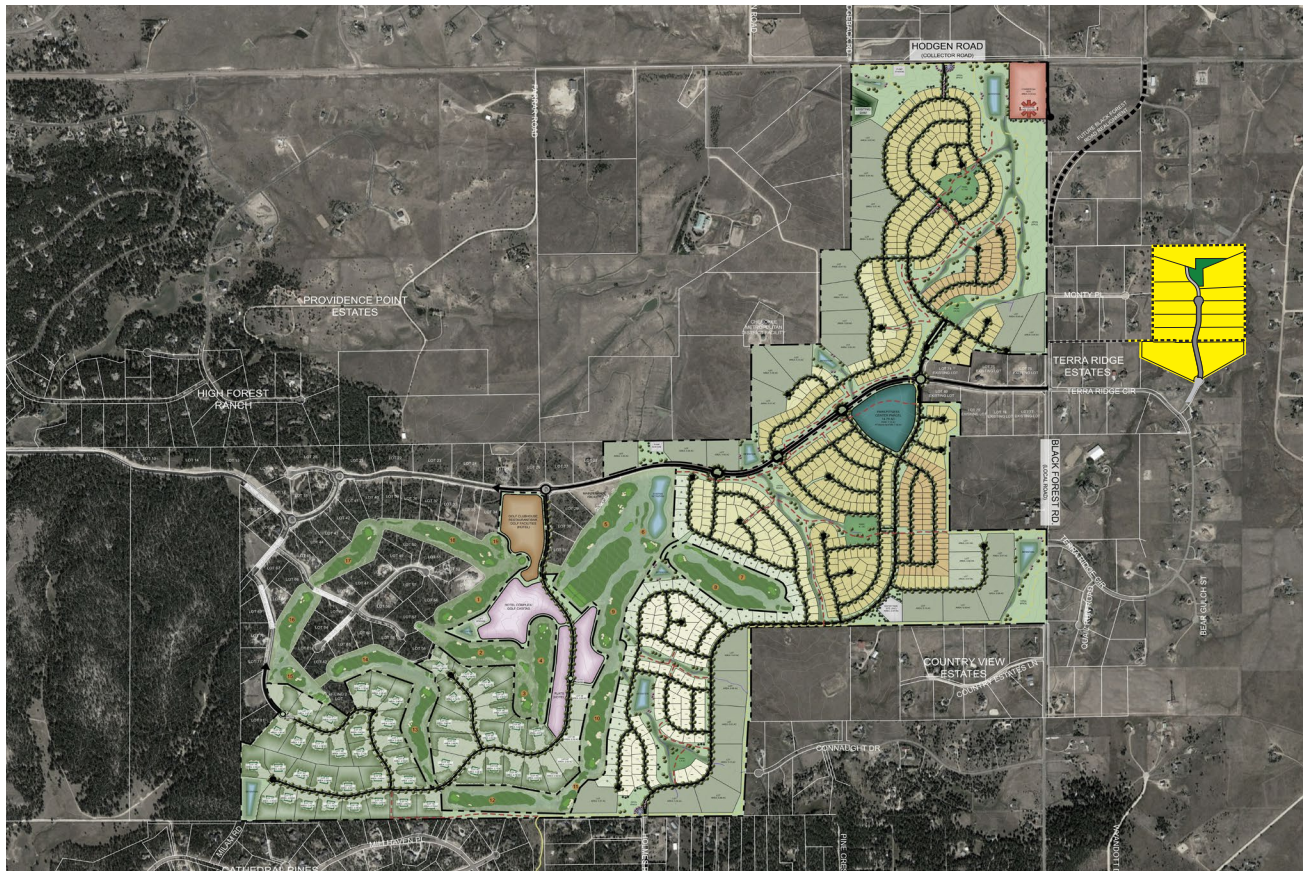

TERRA RIDGE NORTH

PREPARED BY
SHAY MILES AND JEFFREY DUNSTON

SHAY MILES
DEVELOPER
(719) 352-8886

JEFFREY DUNSTON
REALTOR
(719) 722-4040

AREA INFO

- Larger acreage while close to amenities (Minutes from I-25 & HWY 83)
- Close to Golf Courses, Parks, Fitness Center
- Award Winning Schools D-38 Schools / Monument Academy
- Walking Trails / Open Space / Horse Trails

Your dreams made reality...

TERRA RIDGE NORTH
at a glance

TOTAL LOTS
13

LOT SIZE
2.5-5 ACRES

HORSE PROPERTY /
LIMITED COVENANTS

TERRA RIDGE NORTH

LIVING IN NATURE
WITHIN REACH OF
THE CITY

HOME SMART