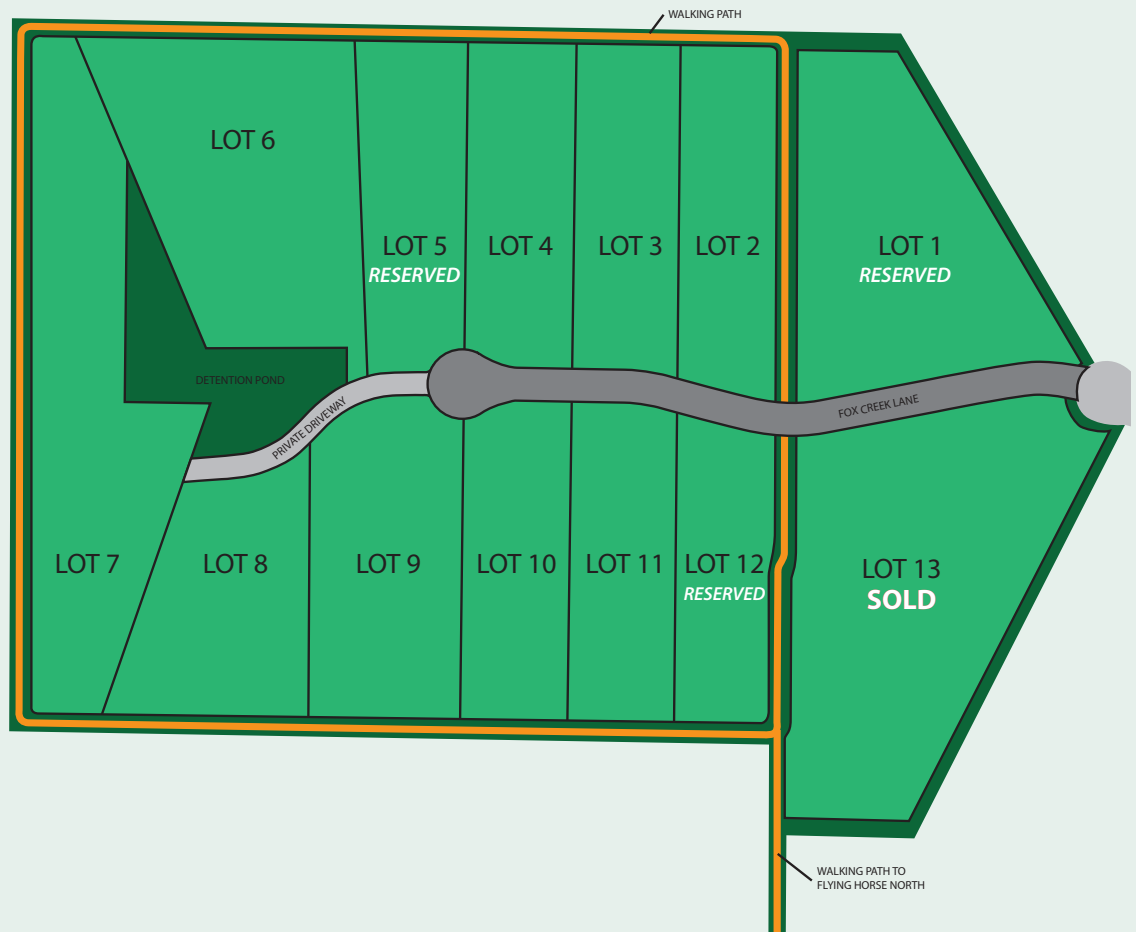

Your dreams made reality...

TERRA RIDGE NORTH
at a glance

TOTAL LOTS
13

LOT SIZE
2.5-5 ACRES

HORSE PROPERTY /
LIMITED COVENANTS

TERRA RIDGE NORTH

LIVING IN NATURE
WITHIN REACH OF
THE CITY

HOME SMART